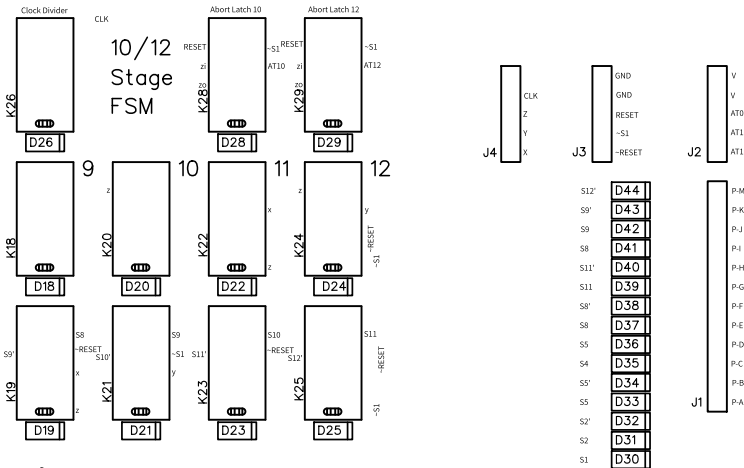

Ctrl-Z

Ctrl-Y

Ctrl-X

12V

GND

W2 BACKPLANE SEQUENCER CARD : 8/10/12 STAGE FSM

P1

P2

P3

CLK

Backplane: W2 Card: Sequencer L

S00 S01 S02 S03 S04 S05 S06 S07 S08 S09 S10 S11 S12 B A D C E G F I H K J