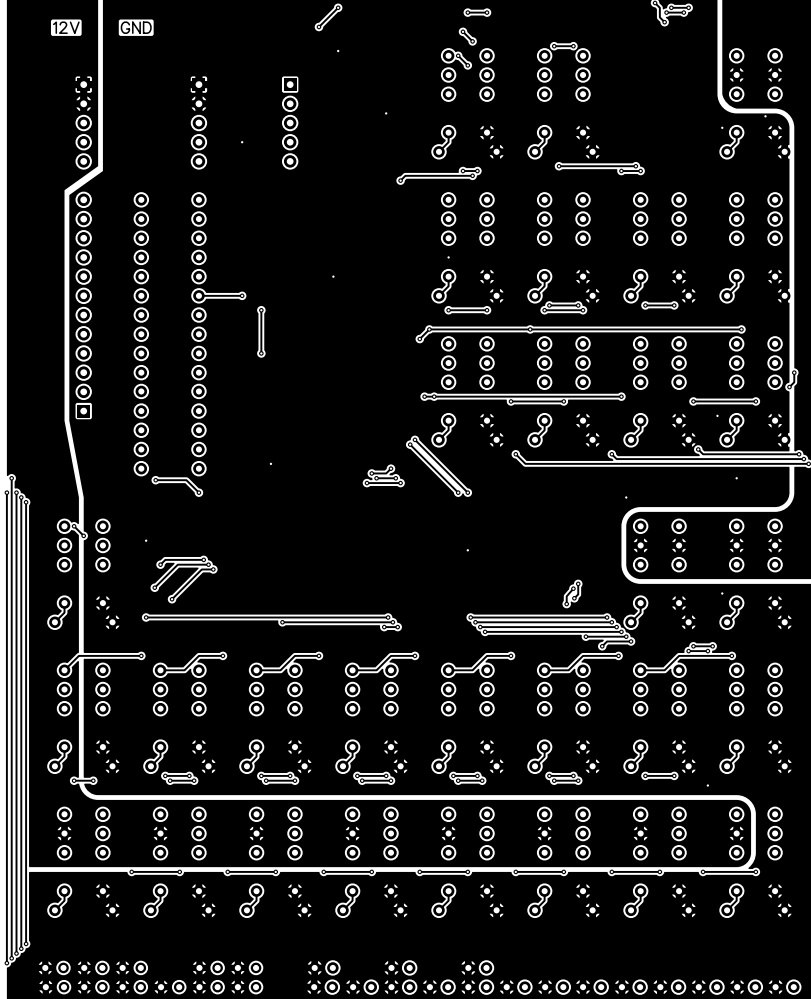

Ctrl-Z

Ctrl-Y

Ctrl-X

12V

GND

W2 BACKPLANE SEQUENCER CARD : 8/10/12 STAGE FSM

P1

P2

P3

CLK

Backplane: W2 Card: Sequencer L

S00 S01 S02 S03 S04 S05 S06 S07 S08 S09 S10 S11 S12 B A D C E G F I H K J