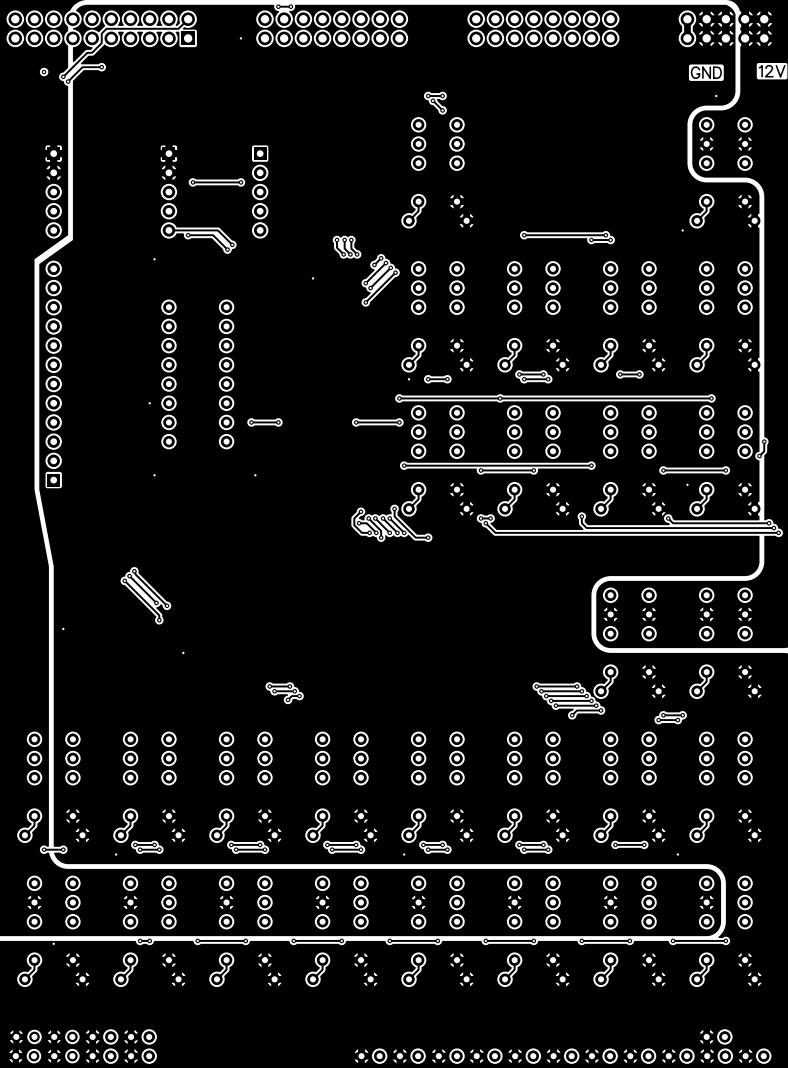

Pulse

OP-Bus

Cl-Bus

Power

W2 BACKPLANE SEQUENCER CARD : 14/24 STAGE FSM

JLCJLCJLCJLC

P1

P2

P3

P4

Backplane: W1 Card: Sequencer U

ABT14  
S13 S14 S15 S16 S17 S18 S19 S20 S21 S22 S23

M O R T  
L N Q S