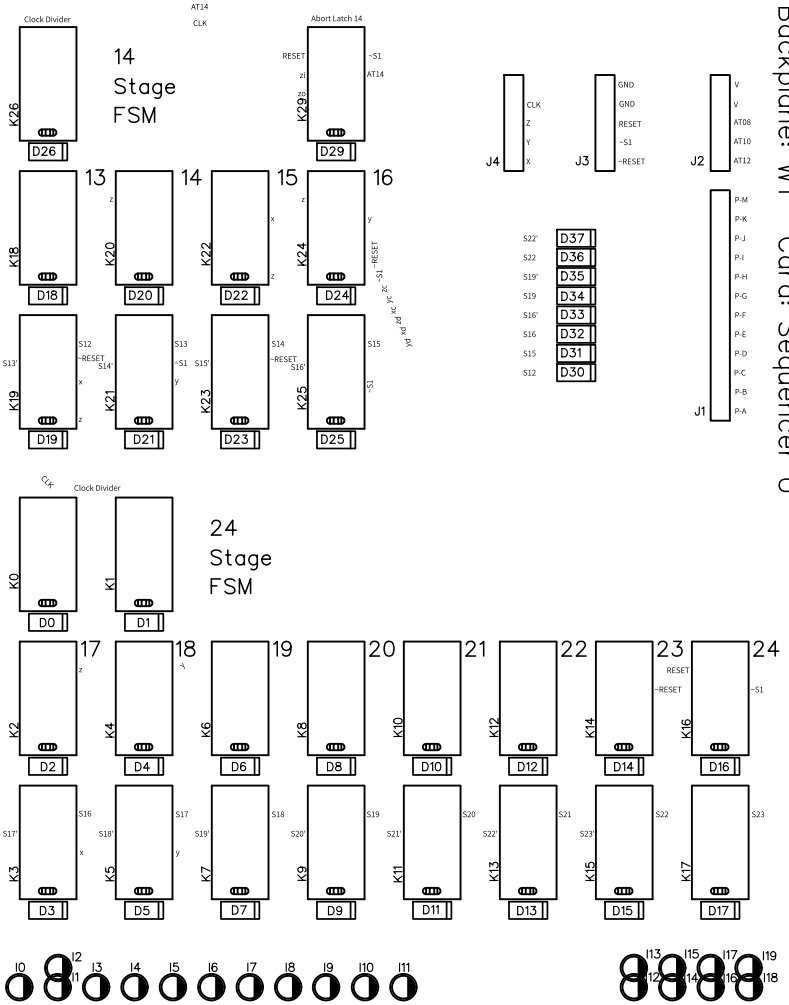

Pulse

OP-Bus

Cl-Bus

Power

W2 BACKPLANE SEQUENCER CARD : 14/24 STAGE FSM

JLCJLCJLCJLC

P1

P2

P3

P4

Backplane: W1 Card: Sequencer U

ABT14  
S13 S14 S15 S16 S17 S18 S19 S20 S21 S22 S23

M O R T  
L N Q S